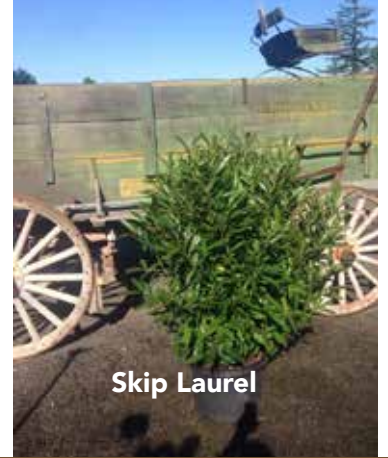

Skip Laurel

2019-20 RETAIL PRICE LIST